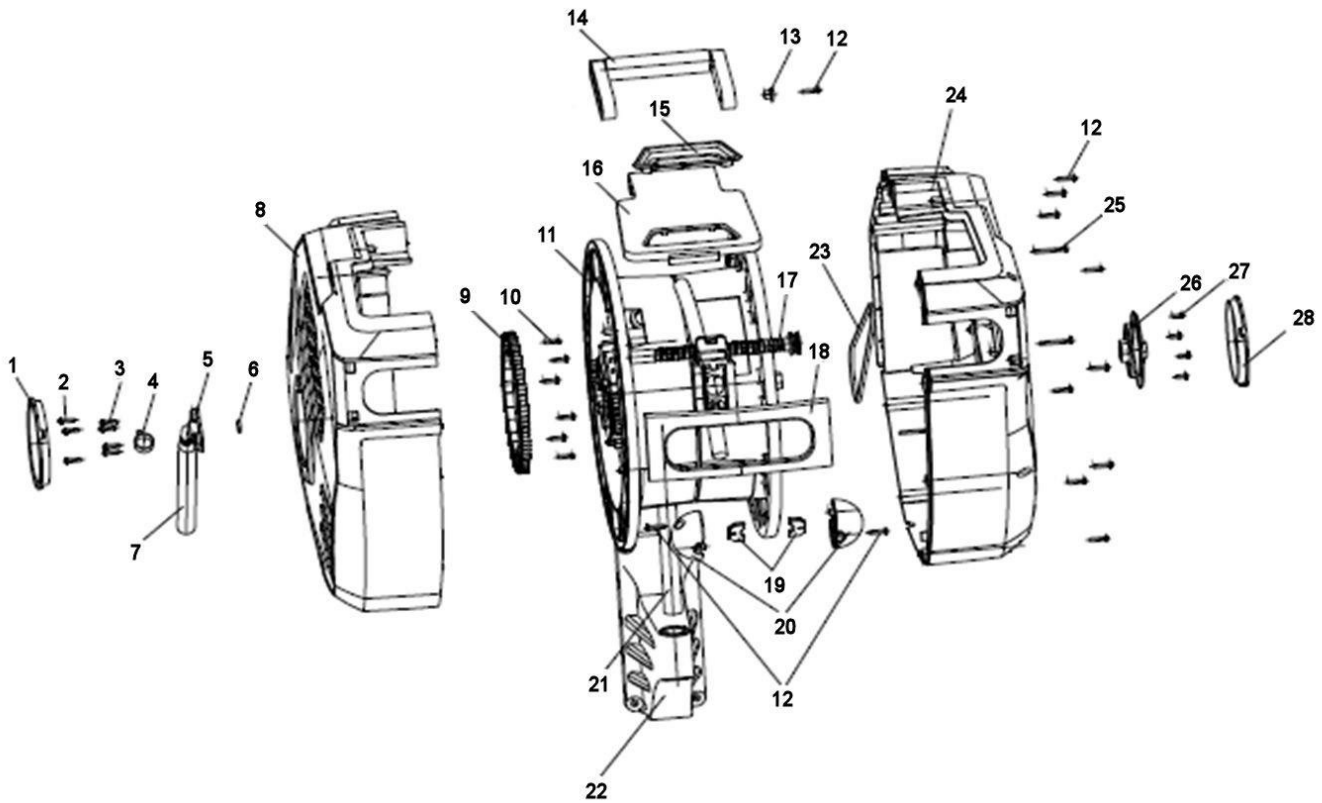

Parts Information:  
**Auto Rewind Control Garden Hose Reel**  
**20mtr**  
**Model No: RWH20**

Item	Part No.	Description
1	RWH30.01	LEFT SIDE COVER
2	RWH20.02	SCREW (M5X10)
3	RWH20.03	SCREW (M4X10)
4	RWH30.04	HOSE CLIP
5	RWH30.05	INLET
6	RWH30.06	SEAL RING
7	RWH30.07	INLET HOSE
8	RWH20.08	LEFT CASING ASSEMBLY
9	RWH30.09	GEAR WHEEL (LARGE)
10	RWH20.10	SCREW (ST4X18)
11	RWH20.11	DRUM ASSEMBLY
12	RWH20.12	SCREW (ST4X25)
13	RWH20.13	WASHER FOR HANDLE
14	RWH30.14	HANDLE
15	RWH30.15	TOP COVER FOR HANDLE

Item	Part No.	Description
16	RWH30.16	TOP COVER
17	RWH20.17	HOSE GUIDE SYSTEM
18	RWH20.18	FRONT COVER.
19	RWH30.19	BUSHING
20	RWH30.20	STOP BALL (2 HALVES)
21	RWH20.21	STAINLESS TUBE
22	RWH30.22	MOUNTING BRACKET
23	RWH20.23	BELT,RIBBED PLASTIC
24	RWH20.24	RIGHT CASING ASSEMBLY
25	RWH20.25	SCREW (ST4X40)
26	RWH30.26	PRELOAD WHEEL
27	RWH20.27	SCREW (ST4X10)
28	RWH30.28	RIGHT SIDE COVER
--	RWH30.30	FREE STOP ASSEMBLY (NOT SHOWN)
--	RWH30.31	SLOW RETURN ASSEMBLY (NOT SHOWN)