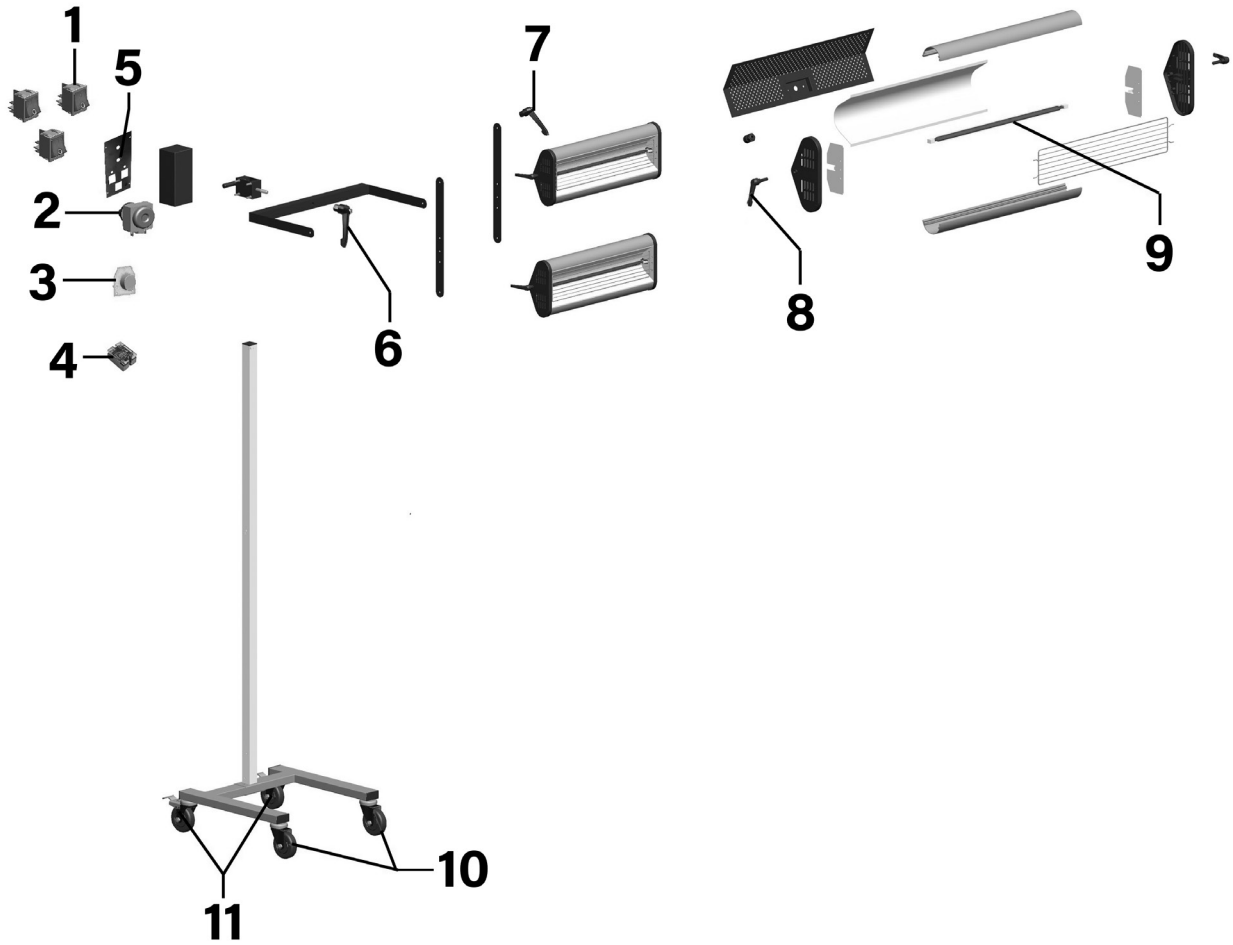

Parts Information:
Panel Dryer 2100W Infrared - Short Wave
Model No: IR2000S

Item	Part No.	Description	Qty
1	IR3000S-12	Rocker Switch (Red)	3
2	IR3000S-07	Timer Switch 15A	1
3	IR3000S-11	Potentiometer (2W 220K)	1
4	IR2000S-04	Relay 40A	1
5	IR2000S-05	Control Panel Plate (Metal)	1
6	IR2000S-06	Locking Handle	1

Item	Part No.	Description	Qty
7	IR3000S-10	Locking Handle (Large)	2
8	IR3000S-09	Locking Handle (Small)	4
9	IR3000S-05	Infrared Lamp	2
10	IR2000S-10	Wheel,Rear Swivel Castor (w/brake)	2
11	IR2000S-11	Wheel,Front Swivel Castor	2